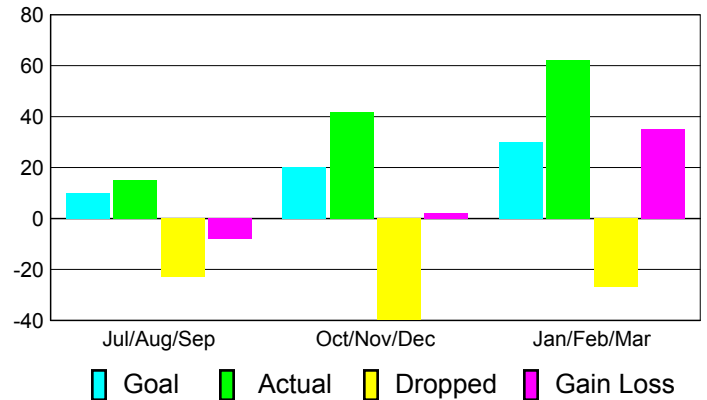

Membership Results 2010-2011

Goal, New, Dropped, Gain/Loss

Comparison of Membership Gain/Loss

Current Year Compared to the Previous Year