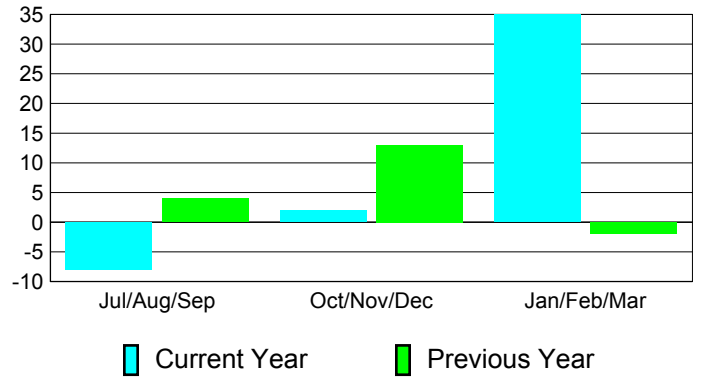

**Membership Results
2010-2011**

**Membership
2009-2010**

Month	Net Memb Goal	Actual New Memb	Actual Dropped Memb	Gain/Loss of Memb	Gain/Loss of Memb
Jul/Aug/Sep	10	15	-23	-8	4
Oct/Nov/Dec	20	42	-40	2	13
Jan/Feb/Mar	30	62	-27	35	-2
Totals	60	119	-90	29	15

Membership Results 2010-2011

Goal, New, Dropped, Gain/Loss

Comparison of Membership Gain/Loss

Current Year Compared to the Previous Year

Gender Comparison 2010-2011

Jul/Aug/Sep

Oct/Nov/Dec

Jan/Feb/Mar