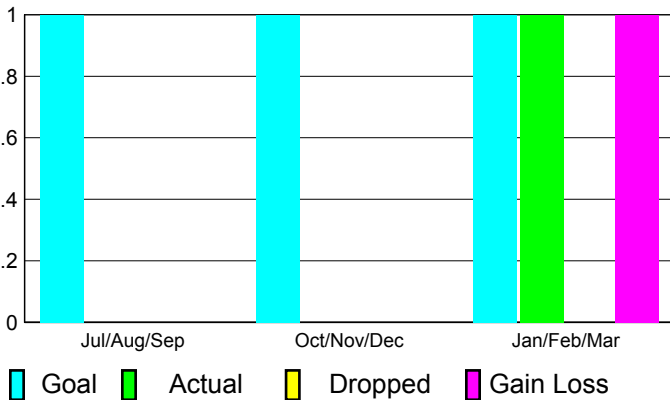

2010-2011 GMT Reports for District (or Undistricted) **District 102 W**

GMT: **Dir. Horst P. Kirchgatterer**

Location: **SWITZERLAND**

GMT CA: **4**

CLUBS

**Club Results
2010-2011**

**Clubs
2009-2010**

Month	New Club Goal	Actual New Clubs	Actual Dropped Clubs	Gain/Loss of Clubs	Gain/Loss of Clubs
Jul/Aug/Sep	1	0	0	0	0
Oct/Nov/Dec	1	0	0	0	0
Jan/Feb/Mar	1	1	0	1	0
Totals	3	1	0	1	0

Club Results 2010-2011

Goal, New, Dropped, Gain/Loss

Comparison of Club Gain/Loss

Current Year Compared to the Previous Year

YTD Status Quo Clubs 2010-2011

Status Quo Clubs Compared to Status Quo Members

MEMBERSHIP